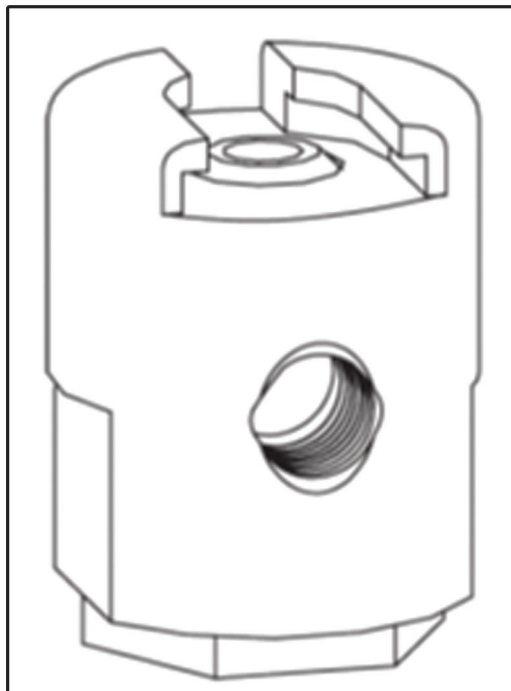

## FITTING ACCESSORIES

### GREASE GUN LUBE ADAPTER SWIVEL & NUT

Sizes: 3/4" 16 UNF, 7/8" 14 UNF & 1" 14 UNS, Use with Grease gun through 1/4" NPTM

### GIANT BUTTON HEAD COUPLER

Use with Grease gun through 1/4" NPTM

## GIANT BUTTON HEAD COUPLER WITH TOP ENTRY

Use with Grease gun through 1/4" NPTM