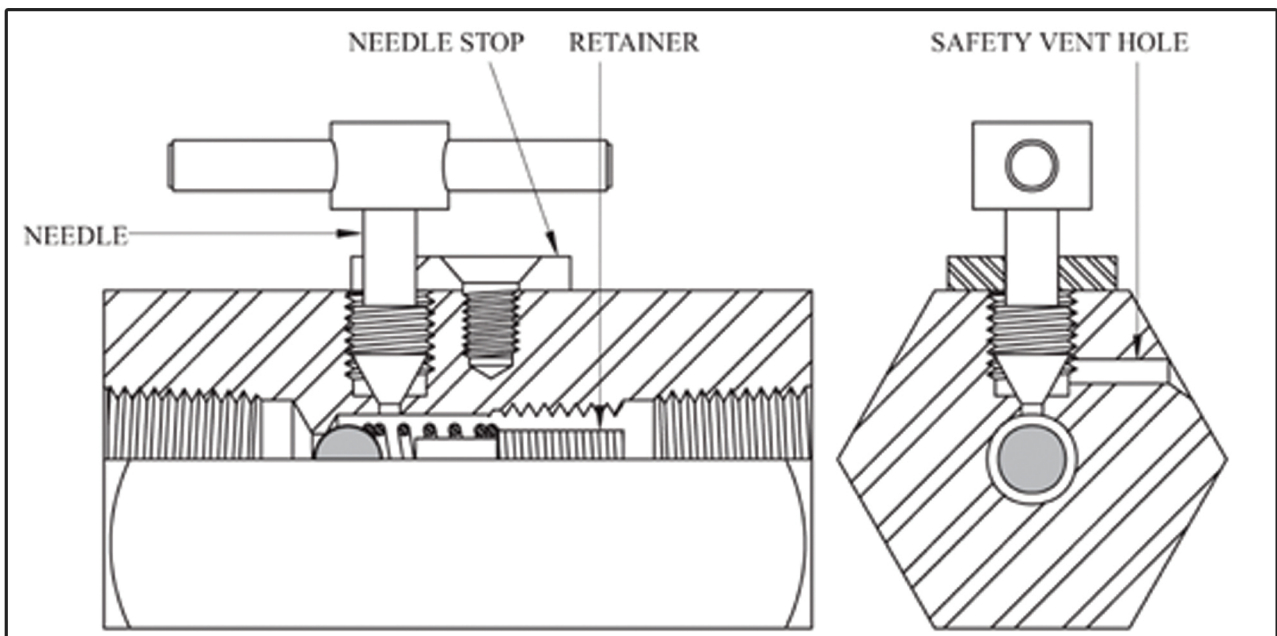

SAFE VENT COUPLER

Sizes: 3/4", 7/8" & 1", Use with Grease gun through 1/4" NPTM, Grease gun lube adapter with pressure release and check.