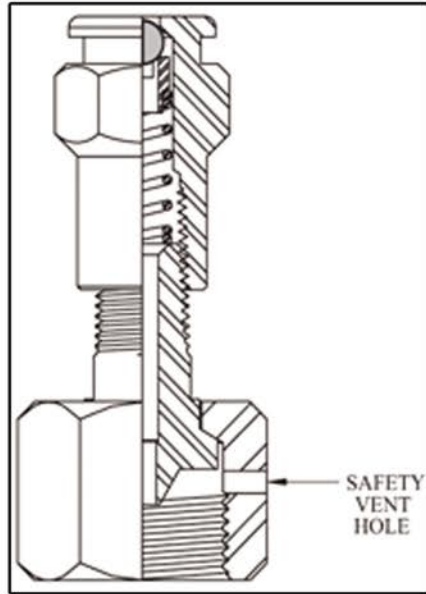

## GIANT BUTTON HEAD COUPLER WITH TOP ENTRY

Use with Grease gun through 1/4" NPTM

## SAFE VENT COUPLER

Sizes: 3/4", 7/8" & 1", Use with Grease gun through 1/4" NPTM, Grease gun lube adapter with pressure release and check.

## COMBINATION LUBE ADAPTER

Sizes: 3/4" 16 UNE, 7/8" 14 UNE & 1" 14 UNE, Grease gun lube adapter with giant button head and ball check

Follow us at :

For more details, Contact at :

- +91 9930568025
- sales@maffsvalves.com
- www.maffsvalves.com