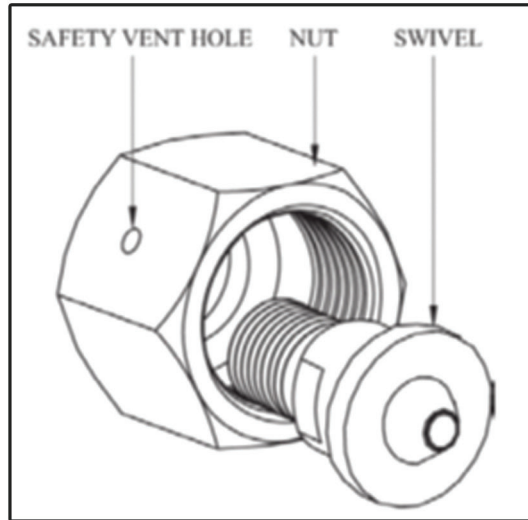

## Sealant Injection Fittings

## FITTING ACCESSORIES

### GREASE GUN LUBE ADAPTER SWIVEL & NUT

Sizes: 3/4" 16 UNF, 7/8" 14 UNF & 1" 14 UNS, Use with Grease gun through 1/4" NPTM

### GIANT BUTTON HEAD COUPLER

Use with Grease gun through 1/4" NPTM