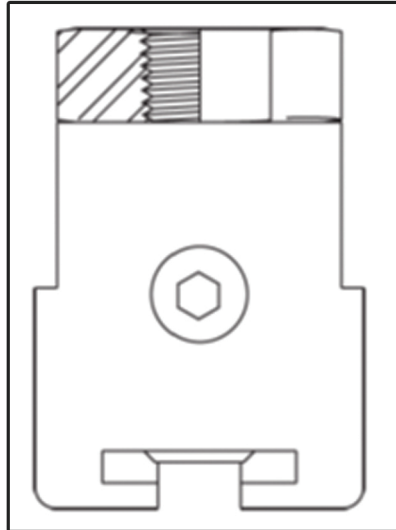

GIANT BUTTON HEAD COUPLER WITH TOP ENTRY

Use with Grease gun through 1/4" NPTM