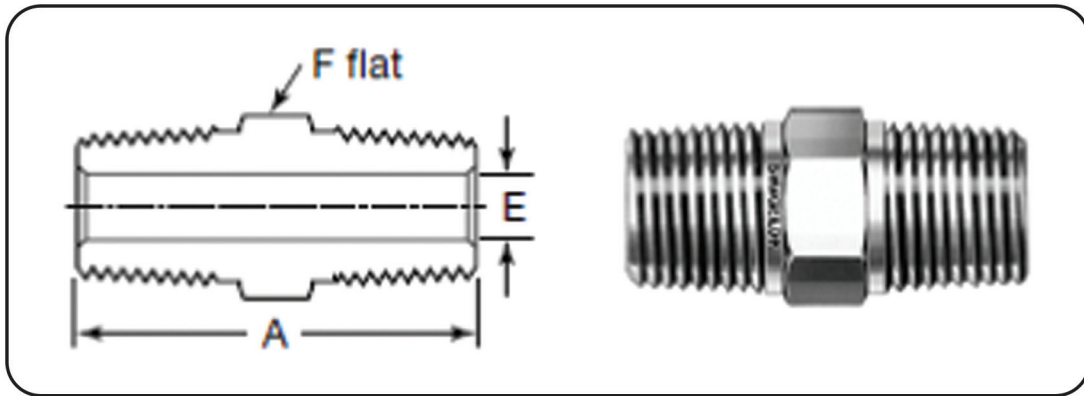

## Pipe Fittings

## NPT

NPT Size in.	Dimensions mm		
	A	E	F
1/16	25.6	3	7.9
1/8	25.6	4.8	11.1
1/4	35.6	7.1	14.3
3/8	36.3	9.6	17.5
1/2	46.7	11.9	22.2
3/4	46.7	15.7	27
1	58.9	22.4	34.9
<b>Heavy-Wall Male NPT</b>			
1/4	35.6	5.8	14.3
1/2	46.7	9.9	22.2

## ISO TAPERED THREAD (RT)

ISO Thread Size in.	Dimensions mm		
	A	E	F
1/8	25.6	4.8	11.1
1/4	35.6	7.1	14.3
3/8	36.3	9.6	17.5
1/2	46.7	11.9	22.2