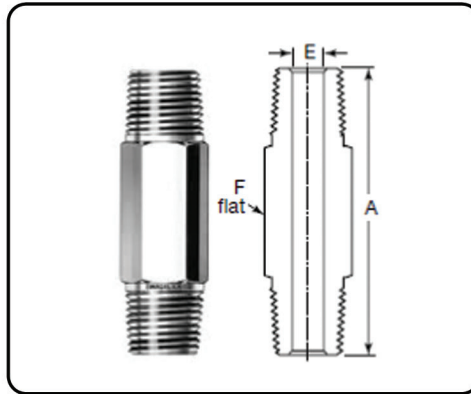

## NPT TO ISO TAPERED THREAD (RT)

NPT Size in.	ISO Thread Size in.	Dimensions mm		
		A	E	F
1/8	1/8	25.6	4.8	11.1
1/4	1/4	35.6	7.1	14.3
3/8	3/8	36.3	9.6	17.5
1/2	1/2	46.7	11.9	22.2
3/4	3/4	46.7	15.7	27
1	1	58.9	22.4	34.9

## NPT TO ISO PARALLELE THREAD (RS)

NPT Size in.	ISO Thread Size in.	Dimensions mm				
		A	B	C	E	F
1/8	1/8	27.7	8.1	13.7	4.1	14.3
1/4	1/4	36.8	11.9	17.8	5.8	19.1
3/8	3/8	37.6	11.9	21.8	7.9	22.2
1/2	1/2	44.4	14	25.9	11.9	27
3/4	3/4	49	16	31.8	15.7	33.3
1	1	56.6	18	38.9	19.8	41.3

## NPT

NPT Inlet Size in.	NPT Outlet Size in.	Dimensions mm		
		A	E	F
1/8	1/16	25.6	3	11.1
1/4	1/8	31	4.8	14.3
3/8	1/8	31.8	4.8	17.5
3/8	1/4	36.3	7.1	17.5
1/2	1/8	37.3	4.8	22.2
1/2	1/4	41.9	7.1	22.2
1/2	3/8	41.9	9.6	22.2
3/4	1/4	41.9	7.1	27
3/4	1/2	46.7	11.9	27
1	1/4	49.3	7.1	34.9
1	1/2	54.1	11.9	34.9
1	3/4	54.1	15.7	34.9
<b>Heavy-Wall Male NPT</b>				
1/2	1/4	41.9	5.8	22.2

## ISO TAPERED THREAD (RT)

NPT Inlet Size in.	NPT Outlet Size in.	Dimensions mm		
		A	E	F
3/8	1/4	36.3	7.1	17.5
1/2	1/8	37.3	4.8	22.2
1/2	3/8	41.9	9.3	22.2