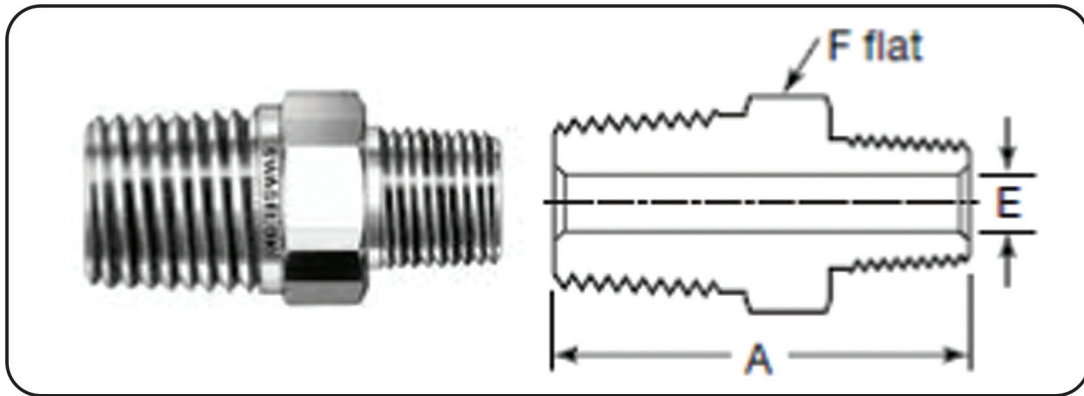

## ISO TAPERED THREAD (RT)

ISO Thread Size in.	Dimensions mm		
	A	E	F
1/8	25.6	4.8	11.1
1/4	35.6	7.1	14.3
3/8	36.3	9.6	17.5
1/2	46.7	11.9	22.2

## NPT TO ISO TAPERED THREAD (RT)

NPT Size in.	ISO Thread Size in.	Dimensions mm		
		A	E	F
1/8	1/8	25.6	4.8	11.1
1/4	1/4	35.6	7.1	14.3
3/8	3/8	36.3	9.6	17.5
1/2	1/2	46.7	11.9	22.2
3/4	3/4	46.7	15.7	27
1	1	58.9	22.4	34.9

## NPT TO ISO PARALLELE THREAD (RS)

NPT Size in.	ISO Thread Size in.	Dimensions mm				
		A	B	C	E	F
1/8	1/8	27.7	8.1	13.7	4.1	14.3
1/4	1/4	36.8	11.9	17.8	5.8	19.1
3/8	3/8	37.6	11.9	21.8	7.9	22.2
1/2	1/2	44.4	14	25.9	11.9	27
3/4	3/4	49	16	31.8	15.7	33.3
1	1	56.6	18	38.9	19.8	41.3