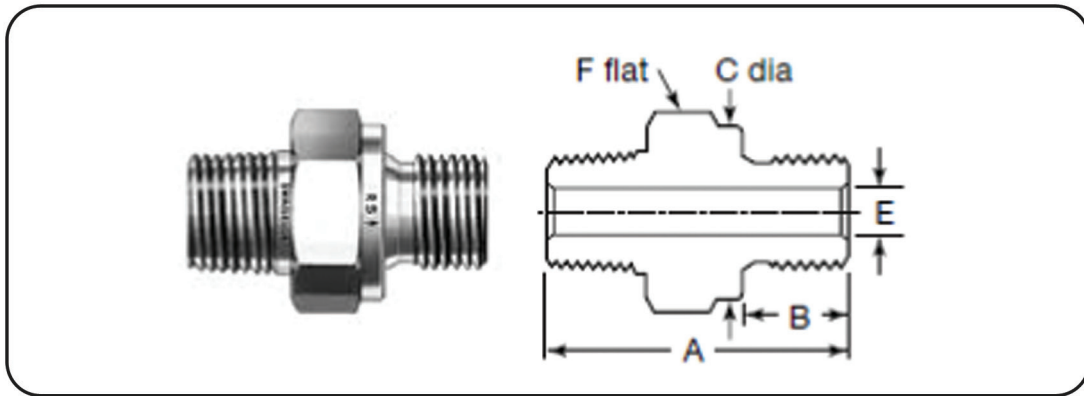

## NPT

NPT Size in.	Dimensions mm		
	A	E	F
1/16	25.6	3	7.9
1/8	25.6	4.8	11.1
1/4	35.6	7.1	14.3
3/8	36.3	9.6	17.5
1/2	46.7	11.9	22.2
3/4	46.7	15.7	27
1	58.9	22.4	34.9
<b>Heavy-Wall Male NPT</b>			
1/4	35.6	5.8	14.3
1/2	46.7	9.9	22.2

## ISO TAPERED THREAD (RT)

ISO Thread Size in.	Dimensions mm		
	A	E	F
1/8	25.6	4.8	11.1
1/4	35.6	7.1	14.3
3/8	36.3	9.6	17.5
1/2	46.7	11.9	22.2

## NPT TO ISO TAPERED THREAD (RT)

NPT Size in.	ISO Thread Size in.	Dimensions mm		
		A	E	F
1/8	1/8	25.6	4.8	11.1
1/4	1/4	35.6	7.1	14.3
3/8	3/8	36.3	9.6	17.5
1/2	1/2	46.7	11.9	22.2
3/4	3/4	46.7	15.7	27
1	1	58.9	22.4	34.9